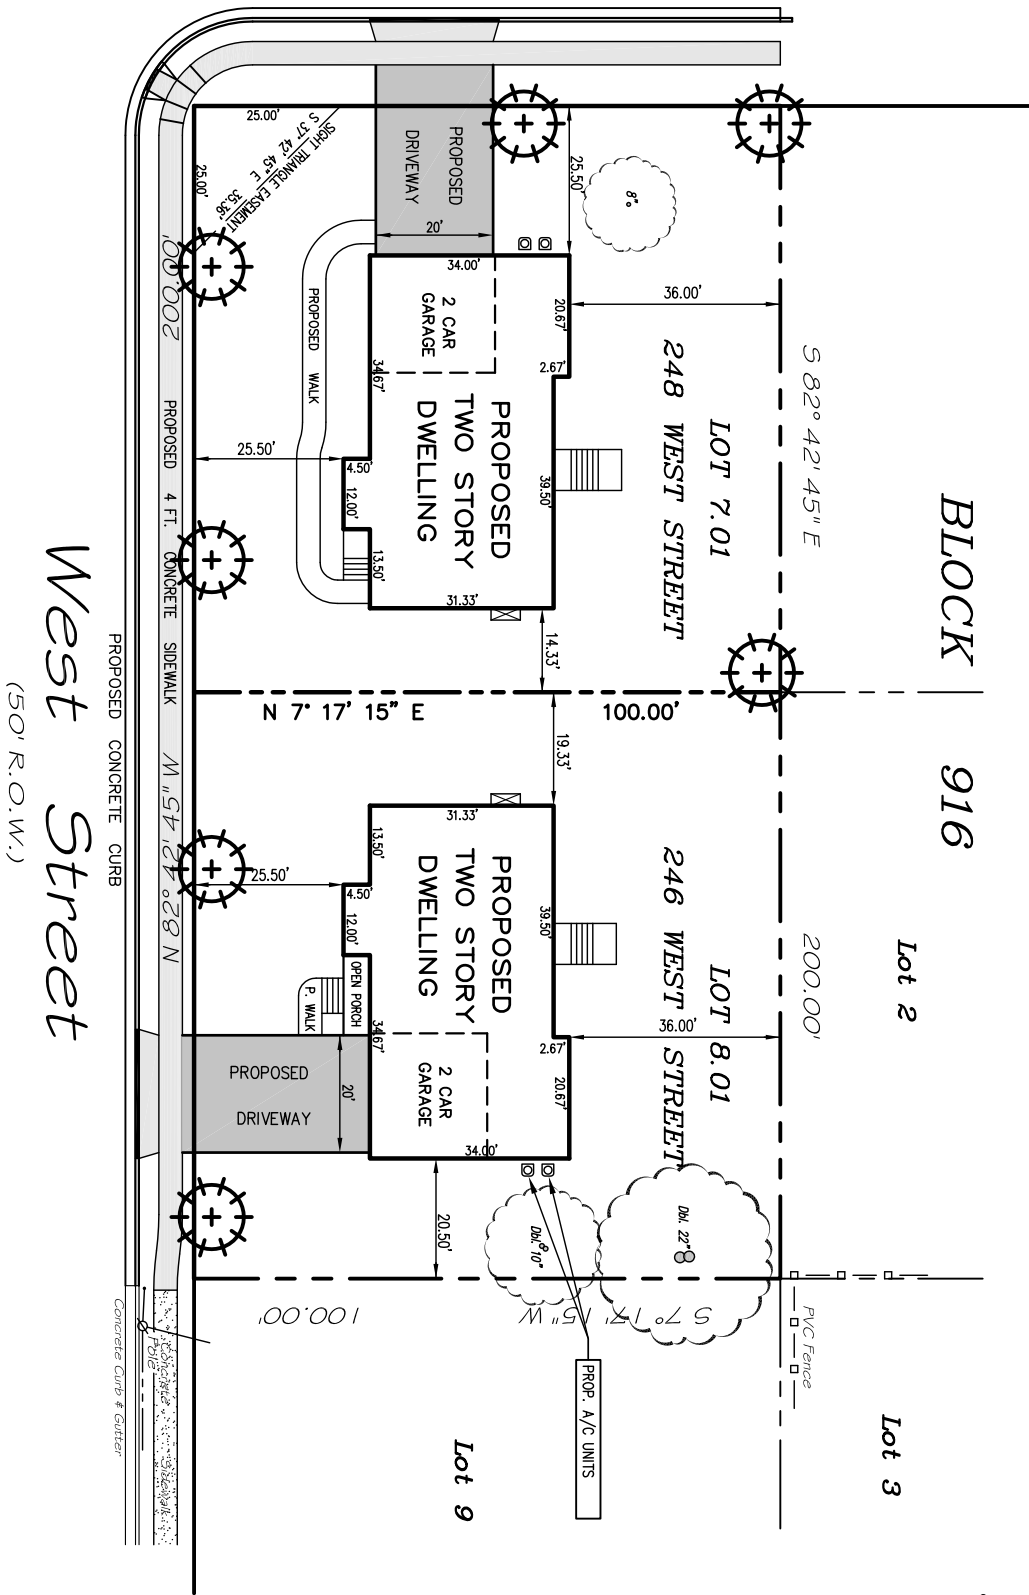

# Beatrice Parkway

(60' R.O.W.)

West Street  
(50' R.O.W.)

BEATRICE PARKWAY & WEST STREET

FOX & FOX DEVELOPMENT, LLC

EDISON TOWNSHIP, NEW JERSEY

JULY 2017

NO SCALE